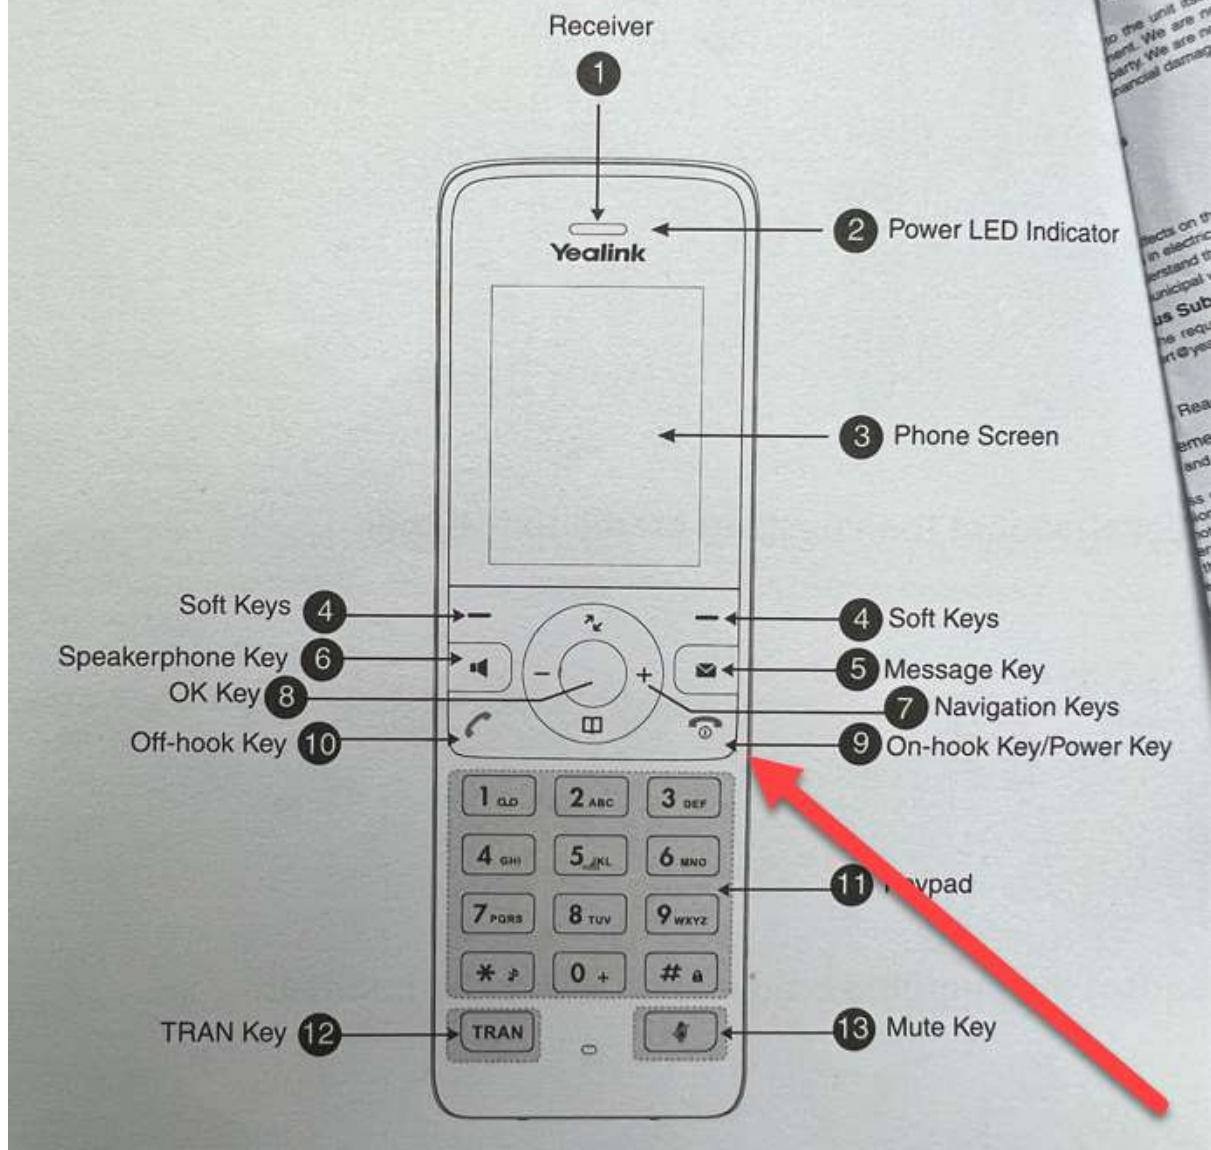

## Hardware Component Instructions

**NB – the handset will NOT power off unless its removed from the charging cradle**